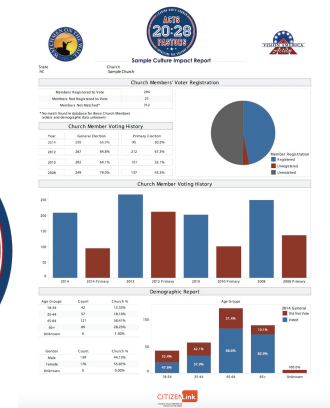

5 Join the 20:28 Pastors Outreach

Free Culture Impact Report

- Help mobilize your pastor and church members to register and vote by giving your pastor a free Culture Impact Report about your congregation.

This high level report will show you valuable data including the:

- Percent of your church that is **registered** to vote
- Percent that has **voted** in the last 4 elections
- Helpful demographic information
- And tools to help you increase registration and voting!

To learn more, visit 2028Pastors.com or email info@2028Pastors.com.